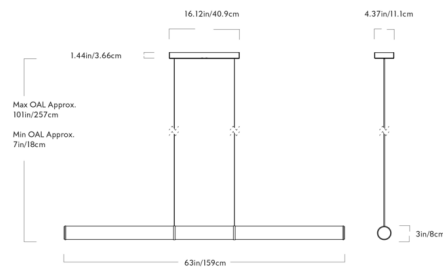

CLICK TO VIEW PRODUCT

Notes: