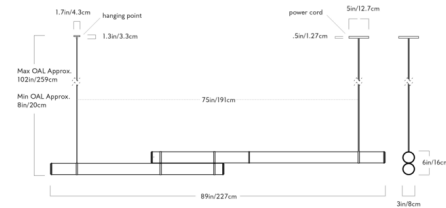

Description

The Mini Endless Double Linear Pendant was designed to be an architectural element as much as a lighting fixture. Its tubular form and wooden detail recall the shape of a sailing ship's mast or industrial piping. An integrated LED light source within the acrylic diffuser provides warm ambient light along the length of the fixture.

Shown in polished brass / stained oak

Specifications

COLOR Stained Oak
BODY FINISH Polished Brass
WATTAGE 63W
DIMMER Low Voltage Electronic
DIMENSIONS 89"L x 3"W x 6"H
INTEGRATED LED MODULE 1 x LED/63W/120V LED

Technical Information

LAMP LIFE 50000 hours
COLOR RENDERING 90 CRI
LAMP COLOR 2700K
LUMENS/WATT 30.95
LUMINOUS FLUX 1950 lumens

CLICK TO VIEW PRODUCT

Notes: