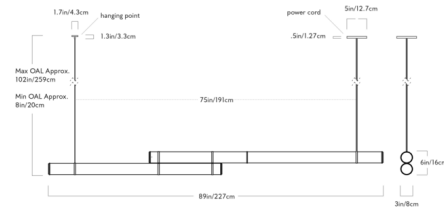

### Specifications

COLOR . . . . . Stained Oak  
 BODY FINISH . . . . . Polished Brass  
 WATTAGE . . . . . 63W  
 DIMMER . . . . . Low Voltage Electronic  
 DIMENSIONS . . . . . 89"L x 3"W x 6"H  
 INTEGRATED LED MODULE . . . . . 1 x LED/63W/120V LED