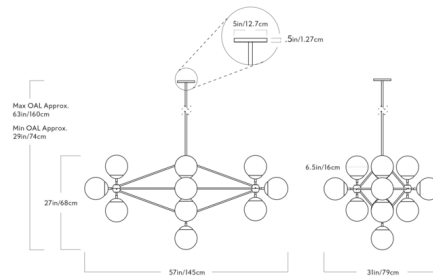

Specifications

COLOR . . . . . Clear
BODY FINISH . . . . . Bronze
WATTAGE 39W
DIMMER . . . . . Standard 120V
DIMENSIONS . . . . . 57"L x 31"W x 27"H
BULB INCLUDED . . . . . 13 x A19/Medium (E26)/3W/120V LED

Technical Information

LAMP LIFE . . . . . 50000 hours
COLOR RENDERING . . . . . 90 CRI
LAMP COLOR 2700K
LUMENS/WATT 1,170.00
LUMINOUS FLUX . . . . . 3510 lumens

CLICK TO VIEW PRODUCT

Notes: