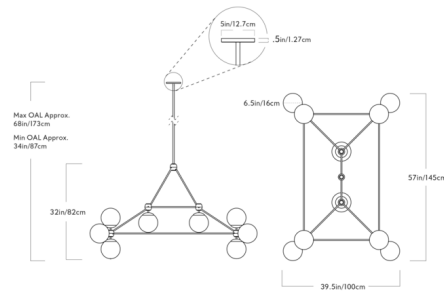

Specifications

COLOR . . . . . Clear
BODY FINISH . . . . . Black
WATTAGE 42W
DIMMER . . . . . Standard 120V
DIMENSIONS . . . . . 57"L x 39.5"W x 32"H
BULB INCLUDED . . . . . 14 x G25/Medium (E26)/3W/120V LED

Technical Information

LAMP LIFE . . . . . 50000 hours
COLOR RENDERING . . . . . 90 CRI
LAMP COLOR 2700K
LUMENS/WATT 1,260.00
LUMINOUS FLUX . . . . . 3780 lumens

CLICK TO VIEW PRODUCT

Notes: