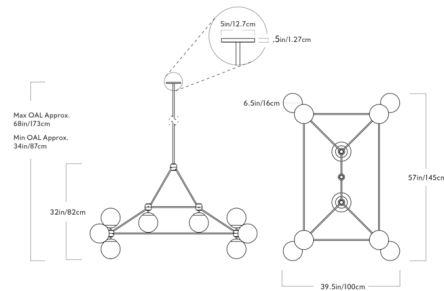

By Roll & Hill

Description

The Modo Rectangle Chandelier features a sleek, modern silhouette crafted from precisely engineered, CNC-milled aluminum. Glass globe shades extend outwards from the corners of the rectangular frame to spread light in all directions. The smoke and clear glass shades are supplied with mirror-topped globe bulbs, and the cream glass shade includes LED A19 bulbs.

Shown in black / smoke

Specifications

COLOR	Smoke
BODY FINISH	Bronze
WATTAGE	42W
DIMMER	Standard 120V
DIMENSIONS	57"L x 39.5"W x 32"H
BULB INCLUDED	14 x G25/Medium (E26)/3W/120V LED

Technical Information