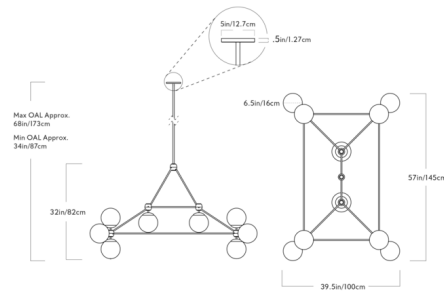

By Roll & Hill

Description

The Modo Rectangle Chandelier features a sleek, modern silhouette crafted from precisely engineered, CNC-milled aluminum. Glass globe shades extend outwards from the corners of the rectangular frame to spread light in all directions. The smoke and clear glass shades are supplied with mirror-topped globe bulbs, and the cream glass shade includes LED A19 bulbs.

Shown in black / clear

Specifications

COLOR Clear
 BODY FINISH Polished Nickel
 WATTAGE 42W
 DIMMER Standard 120V
 DIMENSIONS 57"L x 39.5"W x 32"H
 BULB INCLUDED 14 x G25/Medium (E26)/3W/120V LED

Technical Information