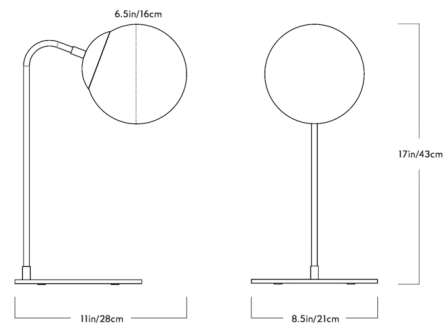

By Roll & Hill

Description

The Modo Desk Lamp features a sleek, modern silhouette crafted from precisely engineered, CNC-milled aluminum. The slim tubular stem bends at the top to support a glass globe shade housing an smaller, frosted globe with an integrated LED. A dimmer switch on the cord allows the perfect level of brightness to be set.

Shown in oil rubbed bronze / smoke

Specifications

COLOR	Smoke
BODY FINISH	Oil Rubbed Bronze
WATTAGE	10W
DIMMER	Included
DIMENSIONS	11"W x 17"H x 8.5"D
INTEGRATED LED MODULE	1 x LED/10W/120V LED

Technical Information