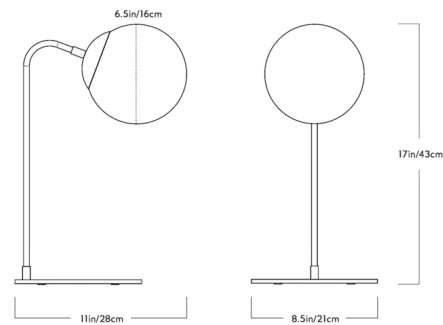

By Roll & Hill

Description

The Modo Desk Lamp features a sleek, modern silhouette crafted from precisely engineered, CNC-milled aluminum. The slim tubular stem bends at the top to support a glass globe shade housing an smaller, frosted globe with an integrated LED. A dimmer switch on the cord allows the perfect level of brightness to be set.

Shown in oil rubbed bronze / smoke

Specifications

COLOR	Smoke
BODY FINISH	Oil Rubbed Bronze
WATTAGE	10W
DIMMER	Included
DIMENSIONS	11"W x 17"H x 8.5"D
INTEGRATED LED MODULE	1 x LED/10W/120V LED

Technical Information