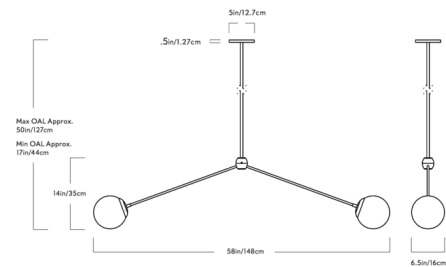

CLICK TO VIEW PRODUCT

Notes: