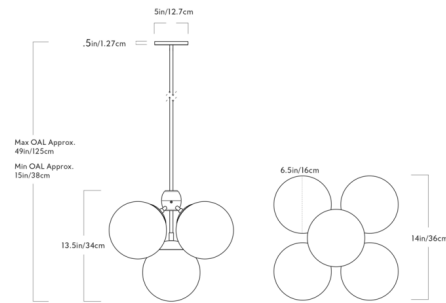

CLICK TO VIEW PRODUCT

Notes: