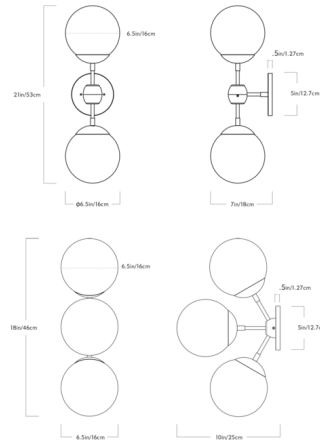

By Roll & Hill

Description

The Modo Wall Sconce features a sleek, modern silhouette crafted from precisely engineered, CNC-milled aluminum. Glass globe shades extend outwards on thin tubular arms for an elegant, geometric look. The smoke and clear glass shades are supplied with mirror-topped globe bulbs, and the cream glass shade includes LED A19 bulbs.

Specifications

COLOR Cream
BODY FINISH Brushed Brass
WATTAGE 12W
DIMMER Standard 120V
DIMENSIONS 6.5"W x 21"H x 7.5"D
BULB INCLUDED 2 x A19/Medium (E26)/6W/120V LED

Technical Information

PRODUCT DIMENSIONS Backplate: 5" diameter
LAMP LIFE 50000 hours
COLOR RENDERING 90 CRI
LAMP COLOR 2600K
LUMENS/WATT 60.00
LUMINOUS FLUX 360 lumens

Shown in brushed brass / cream

CLICK TO VIEW PRODUCT

Notes: