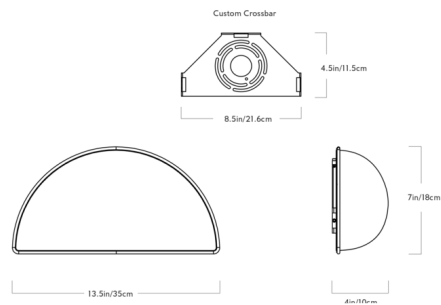

### Specifications

COLOR . . . . . White  
BODY FINISH . . . . . Polished Brass  
WATTAGE . . . . . 15W  
DIMMER . . . . . Low Voltage Electronic  
DIMENSIONS . . . . . 13.5"W x 7"H x 4"D  
INTEGRATED LED MODULE . . . . . 1 x LED/15W/120V LED