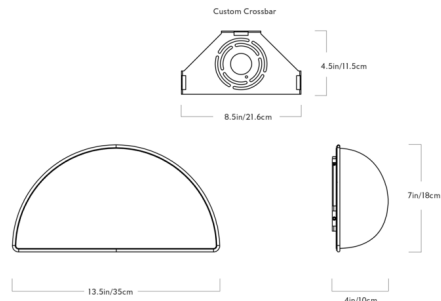

By Roll & Hill

Description

The Odds & Ends Rainbow Wall Sconce is a charming but elegant fixture crafted from white acrylic and framed in steel. The sconce's arched shape gives it a playful feel, while its understated decorative elements allow it to complement more formal spaces as well.

Shown in polished brass / white

Specifications

COLOR White
BODY FINISH Polished Brass
WATTAGE 15W
DIMMER Low Voltage Electronic
DIMENSIONS 13.5"W x 7"H x 4"D
INTEGRATED LED MODULE 1 x LED/15W/120V LED

Technical Information