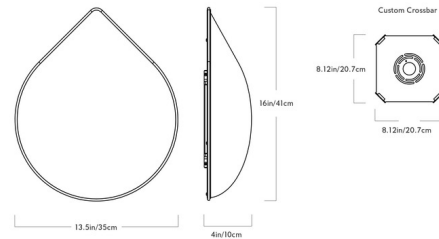

### Specifications

COLOR . . . . . White  
BODY FINISH . . . . . Polished Nickel  
WATTAGE . . . . . 18W  
DIMMER . . . . . Low Voltage Electronic  
DIMENSIONS . . . . . 13.5"W x 16"H x 4"D  
INTEGRATED LED MODULE . . . . . 1 x LED/18W/120V LED