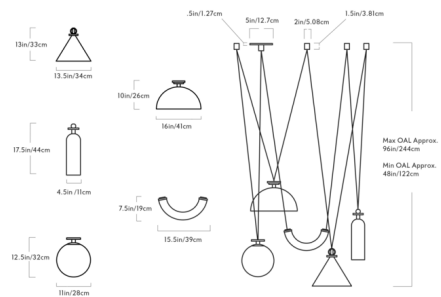

By Roll & Hill

Description

The Shape Up Five Light Chandelier offers a playful expression with its eclectic grouping of different shades. A metal cone, metal dome, glass arch, glass cylinder, and glass orb are suspended from a round canopy and four ceiling hooks and connected with fabric cable to form a constellation of light. Shape Up's versatile configuration allows the pendants to be arranged to best suit the surrounding room and make a strong statement with the fixture's dynamic asymmetry.

Shown in brushed brass / copper cone / black dome

Specifications

COLOR Copper Cone / Black Dome
 BODY FINISH Brushed Brass
 WATTAGE 15.6W
 DIMMER Low Voltage Electronic
 DIMENSIONS 13.5"W x 13"H
 BULB INCLUDED 6 x LED/G4 (bipin)/2.6W/120V LED

Technical Information

LAMP LIFE 50000 hours
 LAMP COLOR 2700K
 LUMENS/WATT 92.31
 LUMINOUS FLUX 240 lumens

CLICK TO VIEW PRODUCT

Notes: