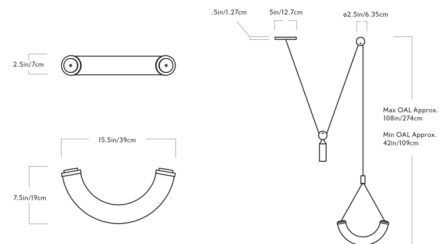

## Shape Up Arc Pendant

By Roll & Hill

### Description

The Shape Up Globe Pendant offers a playful take on pendant lighting with a versatile counterweight and pulley design and a curving glass shade. In addition to allowing the height of the pendant to be adjusted, the counterweight adds a distinctive visual element that adds dynamic asymmetry to the design.

### Specifications

COLOR . . . . . Celadon  
 BODY FINISH . . . . . Brushed Brass  
 WATTAGE . . . . . 2.6W  
 DIMMER . . . . . Low Voltage Electronic  
 DIMENSIONS . . . . . 15.5"W x 7.5"H x 2.5"D  
 BULB INCLUDED . . . . . 1x LED/G4 (bipin)/2.6W/120V LED