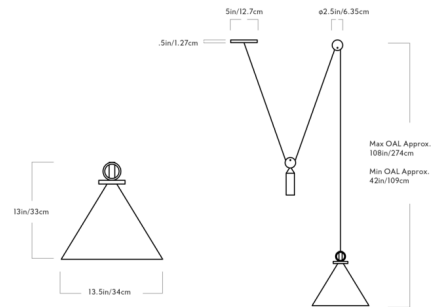

Description

The Shape Up Cone Pendant offers a playful twist on a classic pendant shape with a versatile counterweight and pulley design. In addition to allowing the height of the pendant to be adjusted, the counterweight adds a distinctive visual element that adds dynamic asymmetry to the design.

Shown in brushed brass / brushed copper

Specifications

COLOR Brushed Copper
BODY FINISH Brushed Brass
WATTAGE 2.6W
DIMMER Low Voltage Electronic
DIMENSIONS 13.5"W x 13"H
BULB INCLUDED 1x LED/G4 (bipin)/2.6W/120V LED

Technical Information

LAMP LIFE 50000 hours
COLOR RENDERING 90 CRI
LAMP COLOR 2700K
LUMENS/WATT 11.54
LUMINOUS FLUX 30 lumens

CLICK TO VIEW PRODUCT

Notes: