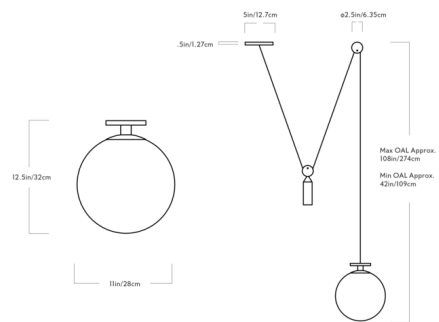

Lightology

lightology.com
866-954-4489
06-30-26

Project: _____
Company: _____
Location: _____ Fixture Type: _____
SPEC #: **RNH1277507**
Approved On: _____ Approved By: _____

Shape Up Globe Pendant By Roll & Hill

Description

The Shape Up Globe Pendant offers a playful twist on a classic pendant with a versatile counterweight and pulley design. In addition to allowing the height of the pendant to be adjusted, the counterweight adds a distinctive visual element that adds dynamic asymmetry to the design.

Shown in brushed brass / gray fog

Specifications

COLOR Gray Fog
BODY FINISH Brushed Brass
WATTAGE 2.6W
DIMMER Low Voltage Electronic
DIMENSIONS 11"W x 12.5"H
BULB INCLUDED 1x LED/G4 (bipin)/2.6W/120V LED

Technical Information

LAMP LIFE 50000 hours
COLOR RENDERING 90 CRI
LAMP COLOR 2700K
LUMENS/WATT 19.23
LUMINOUS FLUX 50 lumens

CLICK TO VIEW PRODUCT

Notes: