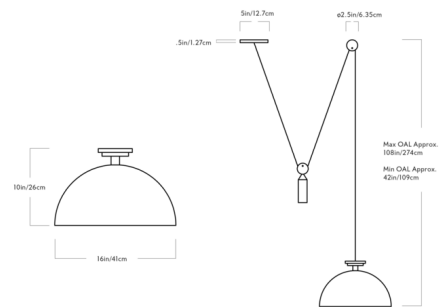

## Shape Up Hemisphere Pendant By Roll & Hill

### Description

The Shape Up Hemisphere Pendant offers a playful twist on the classic dome pendant with a versatile counterweight and pulley design. In addition to allowing the height of the pendant to be adjusted, the counterweight adds a distinctive visual element that adds dynamic asymmetry to the design.

### Specifications

COLOR . . . . . Blackened Steel  
BODY FINISH . . . . . Brushed Brass  
WATTAGE . . . . . 2.6W  
DIMMER . . . . . Low Voltage Electronic  
DIMENSIONS . . . . . 16"W x 10"H  
BULB INCLUDED . . . . . 1x LED/G4 (bipin)/2.6W/120V LED