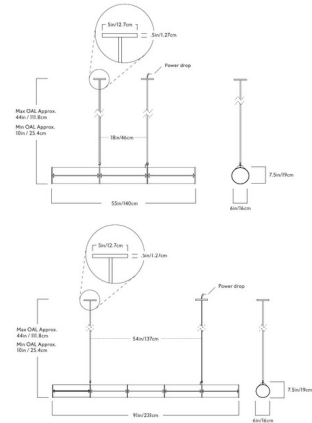

CLICK TO VIEW PRODUCT

Notes: