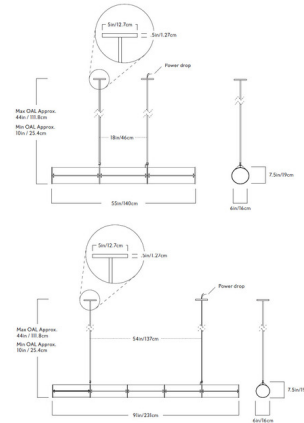

By Roll & Hill

Description

The Woody Endless Linear Pendant was designed to be an architectural element as much as a lighting fixture. Its tubular form and wooden detail recall the shape of a sailing ship's mast or industrial piping. An integrated LED light source within the acrylic diffuser provides warm ambient light along the length of the fixture. Included 35 inch downrods are adjustable on site.

Shown in black / stained oak

Specifications

COLOR Stained Oak
 BODY FINISH Black
 WATTAGE 50W
 DIMMER Low Voltage Electronic
 DIMENSIONS 55"L x 6"W x 7.5"H
 INTEGRATED LED MODULE 1 x LED/50W/120V LED

Technical Information