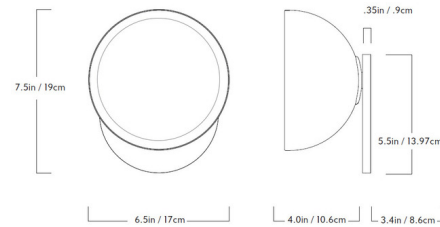

### Description

The Geode Wall Sconce has been crafted from three layers of solid glass and meticulously ground down into a hemispherical shape to reveal a pale white center beneath a colored exterior. The sconce's layered appearance evokes the image of a geode's crystals concealed within a rocky exterior. Geode is supported by a circular backplate and houses an integrated LED light source to provide soft, diffused illumination.

### Specifications

COLOR . . . . . Pink  
BODY FINISH . . . . . Polished Brass  
WATTAGE . . . . . 8W  
DIMMER . . . . . Low Voltage Electronic  
DIMENSIONS . . . . . 6.5"W x 7.5"H x 4"D  
INTEGRATED LED MODULE . . . . . 1 x LED/8W/120V LED

### Technical Information

PRODUCT DIMENSIONS . . . . . Backplate: 5.5" diameter  
LAMP LIFE . . . . . 50000 hours  
COLOR RENDERING . . . . . 90 CRI  
LAMP COLOR . . . . . 2700K  
LUMENS/WATT . . . . . 36.25  
LUMINOUS FLUX . . . . . 290 lumens