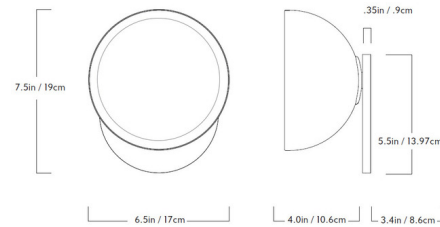

By Roll & Hill

Description

The Geode Wall Sconce has been crafted from three layers of solid glass and meticulously ground down into a hemispherical shape to reveal a pale white center beneath a colored exterior. The sconce's layered appearance evokes the image of a geode's crystals concealed within a rocky exterior. Geode is supported by a circular backplate and houses an integrated LED light source to provide soft, diffused illumination.

Shown in polished brass / pink

Specifications

COLOR Pink
BODY FINISH Polished Brass
WATTAGE 8W
DIMMER Low Voltage Electronic
DIMENSIONS 6.5"W x 7.5"H x 4"D
INTEGRATED LED MODULE 1 x LED/8W/120V LED

Technical Information

PRODUCT DIMENSIONS Backplate: 5.5" diameter
LAMP LIFE 50000 hours
COLOR RENDERING 90 CRI
LAMP COLOR 2700K
LUMENS/WATT 36.25
LUMINOUS FLUX 290 lumens

CLICK TO VIEW PRODUCT

Notes: