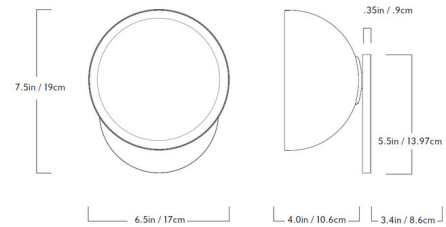

Description

The Geode Wall Sconce has been crafted from three layers of solid glass and meticulously ground down into a hemispherical shape to reveal a pale white center beneath a colored exterior. The sconce's layered appearance evokes the image of a geode's crystals concealed within a rocky exterior. Geode is supported by a circular backplate and houses an integrated LED light source to provide soft, diffused illumination.

Shown in black / brown

Specifications

COLOR Brown
BODY FINISH Black
WATTAGE 8W
DIMMER Low Voltage Electronic
DIMENSIONS 6.5"W x 7.5"H x 4"D
INTEGRATED LED MODULE 1 x LED/8W/120V LED

Technical Information