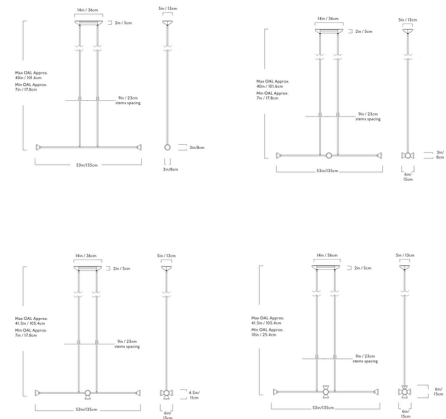

By Roll & Hill

Description

While it may appear simple at first glance, the Apollo Linear Chandelier features subtle detailing that adds understated style to its minimalist frame. The sleek tubular frame is adorned with brushed brass accents and capped with hand-blown glass diffusers which house integrated LED light sources. The fixture's canopy is crafted from oak to add a rich natural texture for visual interest. Included 35 inch downrods are adjustable on site.

Shown in matte black / white

Specifications

COLOR White
 BODY FINISH Matte Black
 WATTAGE 12W
 DIMMER Low Voltage Electronic
 DIMENSIONS 53"L x 3"W x 3"H
 INTEGRATED LED MODULE 2 x LED/6W/120V LED

Technical Information