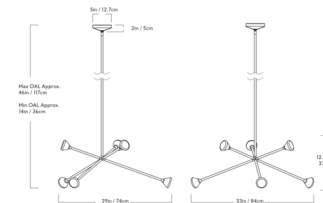

CLICK TO VIEW PRODUCT

Notes: