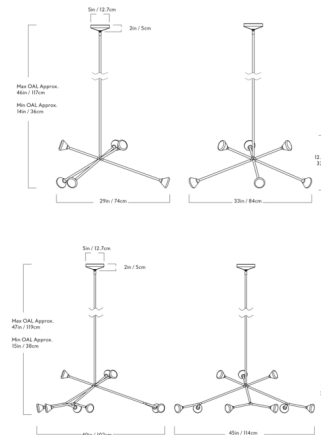

CLICK TO VIEW PRODUCT

Notes: