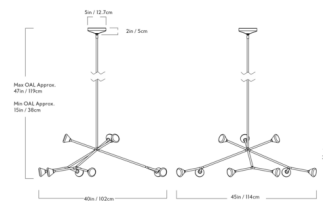

CLICK TO VIEW PRODUCT

Notes: