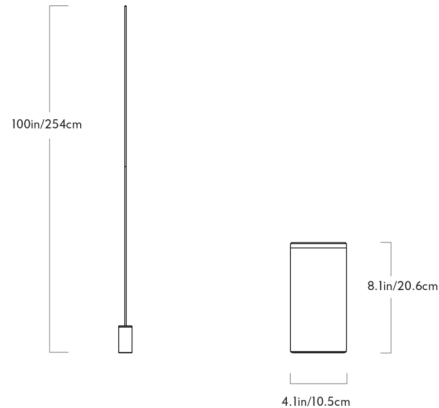

Shown in black

CLICK TO VIEW PRODUCT

Notes: