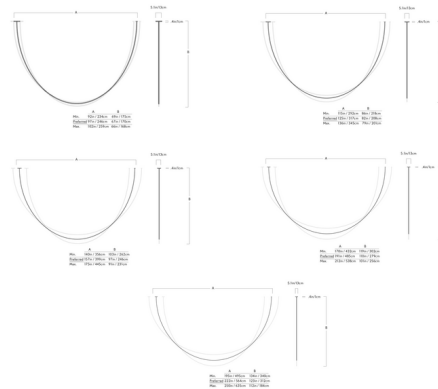

### Description

The Pole Ceiling Light features an LED strip housed within a thin, curving aluminum rod for a minimalist, modern aesthetic. The LED strip lines the interior of the lamp's arching form to elegantly direct light upwards and produce a gentle glow on the ceiling. Pole can be used to create dramatic, sculpture-like installations and introduce dynamic visual interest to an interior, especially in a grouping of multiple, crisscrossing fixtures.

### Specifications

COLOR	N/A
BODY FINISH	Black
WATTAGE	10W
DIMMER	Low Voltage Electronic
DIMENSIONS	97"W x 67"H x 2"D
INTEGRATED LED MODULE	1 x LED/10W/120V LED

### Technical Information

LAMP LIFE	70000 hours
COLOR RENDERING	90 CRI
LAMP COLOR	2700K
LUMENS/WATT	40.00
LUMINOUS FLUX	400 lumens

Shown in black

CLICK TO VIEW PRODUCT

Notes: