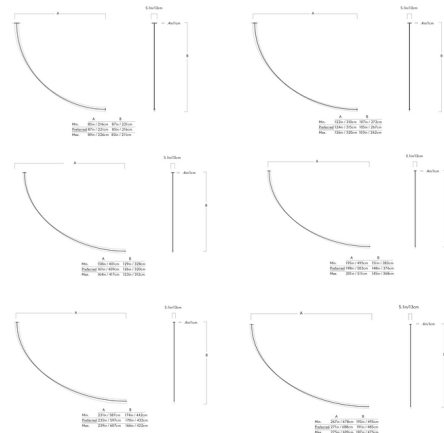

Shown in black

CLICK TO VIEW PRODUCT

Notes: