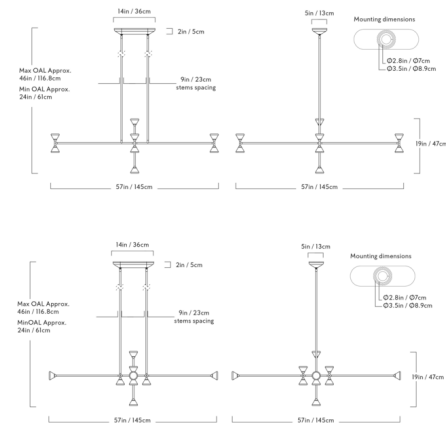

Description

While it may appear simple at first glance, the Apollo Vertical Chandelier features subtle detailing that adds understated style to its minimalist frame. The sleek tubular frame is adorned with brushed brass accents and capped with hand-blown glass diffusers which house integrated LED light sources. The fixture's canopy is crafted from oak to add a rich natural texture for visual interest. Included 35 inch downrods are adjustable on site.

Shown in matte ivory / white

Specifications

COLOR White
 BODY FINISH Matte Ivory
 WATTAGE 45W
 DIMMER Low Voltage Electronic
 DIMENSIONS 57"W x 19"H x 57"D
 INTEGRATED LED MODULE 10 x LED/4.5W/120V LED

Technical Information

LAMP LIFE 50000 hours
 COLOR RENDERING 90 CRI
 LAMP COLOR 2700K
 LUMENS/WATT 666.67
 LUMINOUS FLUX 3000 lumens

CLICK TO VIEW PRODUCT

Notes: