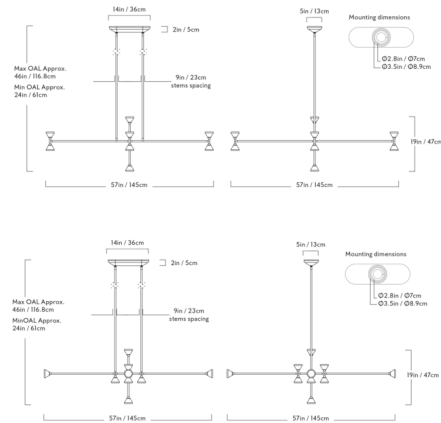

Description

While it may appear simple at first glance, the Apollo Vertical Chandelier features subtle detailing that adds understated style to its minimalist frame. The sleek tubular frame is adorned with brushed brass accents and capped with hand-blown glass diffusers which house integrated LED light sources. The fixture's canopy is crafted from oak to add a rich natural texture for visual interest. Included 35 inch downrods are adjustable on site.

Shown in matte ivory / white

Specifications

COLOR White
 BODY FINISH Matte Ivory
 WATTAGE 45W
 DIMMER Low Voltage Electronic
 DIMENSIONS 57"W x 19"H x 57"D
 INTEGRATED LED MODULE 10 x LED/4.5W/120V LED

Technical Information

LAMP LIFE 50000 hours
 COLOR RENDERING 90 CRI
 LAMP COLOR 2700K
 LUMENS/WATT 666.67
 LUMINOUS FLUX 3000 lumens

CLICK TO VIEW PRODUCT

Notes: