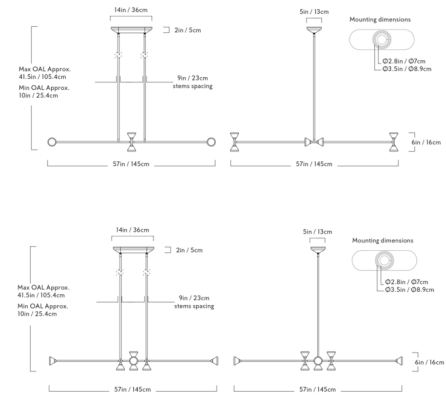

### Description

While it may appear simple at first glance, the Apollo Horizontal Chandelier features subtle detailing that adds understated style to its minimalist frame. The sleek tubular frame is adorned with brushed brass accents and capped with hand-blown glass diffusers which house integrated LED light sources. The fixture's canopy is crafted from oak to add a rich natural texture for visual interest. Included 35 inch downrods are adjustable on site.

### Specifications

COLOR	White
BODY FINISH	Matte Ivory
WATTAGE	44.8W
DIMMER	Low Voltage Electronic
DIMENSIONS	57"W x 6"H x 57"D
INTEGRATED LED MODULE	8 x LED/5.6W/120V LED

### Technical Information

LAMP LIFE	50000 hours
COLOR RENDERING	90 CRI
LAMP COLOR	2700K
LUMENS/WATT	500.00
LUMINOUS FLUX	2800 lumens

CLICK TO VIEW PRODUCT

Notes: