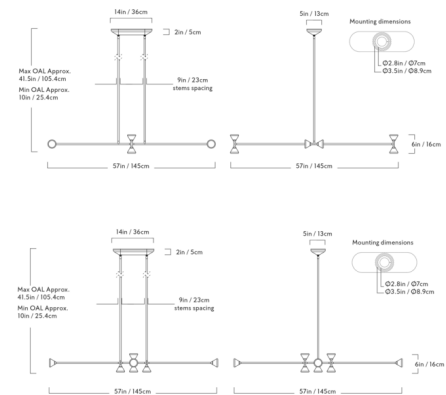

By Roll & Hill

Description

While it may appear simple at first glance, the Apollo Horizontal Chandelier features subtle detailing that adds understated style to its minimalist frame. The sleek tubular frame is adorned with brushed brass accents and capped with hand-blown glass diffusers which house integrated LED light sources. The fixture's canopy is crafted from oak to add a rich natural texture for visual interest. Included 35 inch downrods are adjustable on site.

Shown in matte ivory / white

Specifications

COLOR White
 BODY FINISH Matte Ivory
 WATTAGE 44.8W
 DIMMER Low Voltage Electronic
 DIMENSIONS 57"W x 6"H x 57"D
 INTEGRATED LED MODULE 8 x LED/5.6W/120V LED

Technical Information

LAMP LIFE 50000 hours
 COLOR RENDERING 90 CRI
 LAMP COLOR 2700K
 LUMENS/WATT 500.00
 LUMINOUS FLUX 2800 lumens

CLICK TO VIEW PRODUCT

Notes: