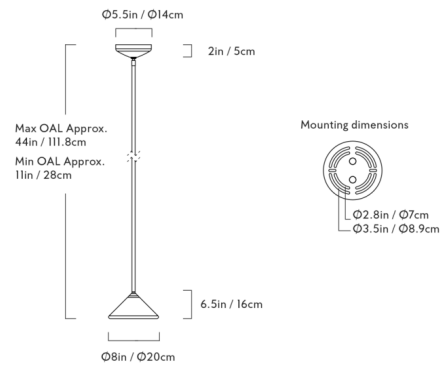

Description

While it may appear simple at first glance, the Apollo Pendant features subtle detailing that adds understated style to its minimalist silhouette. The conical glass shade houses an integrated LED light source to provide softly diffused illumination. Brushed brass accents above the shade provide a touch of shine, and the fixture's canopy is crafted from oak (in Oxidized finish with Matte Black and Brushed Brass or Whitewash finish with Matte Ivory) to add a rich natural texture for visual interest. Included 35 inch downrod is adjustable on site.

Shown in brushed brass / white

Specifications

COLOR White
 BODY FINISH Brushed Brass
 WATTAGE 10W
 DIMMER Low Voltage Electronic
 DIMENSIONS 8"W x 6.5"H
 INTEGRATED LED MODULE 1 x LED/10W/120V LED

Technical Information

LAMP LIFE 50000 hours
 COLOR RENDERING 90 CRI
 LAMP COLOR 2700K
 LUMENS/WATT 80.00
 LUMINOUS FLUX 800 lumens

CLICK TO VIEW PRODUCT

Notes: