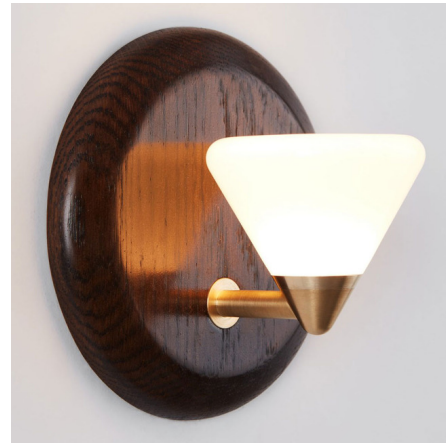

Lightology

lightology.com
866-954-4489
04-21-26

Project: _____
 Company: _____
 Location: _____ Fixture Type: _____
 SPEC #: **RNH1277592**
 Approved On: _____ Approved By: _____

Apollo Wall Sconce By Roll & Hill

Description

While it may appear simple at first glance, the Apollo Wall Sconce features subtle detailing that adds understated style to its minimal silhouette. The conical glass shade houses an integrated LED light source to provide softly diffused illumination. A brushed brass arm supports the shade and provides a touch of shine. The round backplate is crafted from oak to add a rich natural texture for visual interest.

Shown in oxidized oak / white

Mounting dimensions

.625in / 1.59cm

3.7in / 9.5cm

Specifications

| | |
|-----------------------|------------------------|
| COLOR | White |
| BODY FINISH | Oxidized Oak |
| WATTAGE | 8W |
| DIMMER | Low Voltage Electronic |
| DIMENSIONS | 5.5"W x 5.5"H x 3.7"D |
| INTEGRATED LED MODULE | 1 x LED/8W/120V LED |