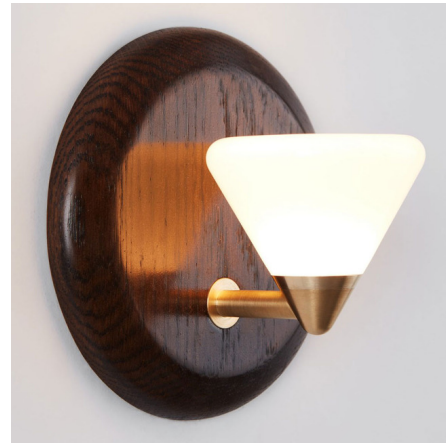

## Apollo Wall Sconce By Roll & Hill

### Description

While it may appear simple at first glance, the Apollo Wall Sconce features subtle detailing that adds understated style to its minimal silhouette. The conical glass shade houses an integrated LED light source to provide softly diffused illumination. A brushed brass arm supports the shade and provides a touch of shine. The round backplate is crafted from oak to add a rich natural texture for visual interest.

Shown in oxidized oak / white

Mounting dimensions

.625in / 1.59cm

3.7in / 9.5cm

### Specifications

COLOR	White
BODY FINISH	Oxidized Oak
WATTAGE	8W
DIMMER	Low Voltage Electronic
DIMENSIONS	5.5"W x 5.5"H x 3.7"D
INTEGRATED LED MODULE	1 x LED/8W/120V LED