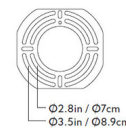

Shown in oxidized oak / white

Mounting dimensions

.625in / 1.59cm

3.7in / 9.5cm

### Specifications

COLOR	White
BODY FINISH	Oxidized Oak
WATTAGE	8W
DIMMER	Low Voltage Electronic
DIMENSIONS	5.5"W x 5.5"H x 3.7"D
INTEGRATED LED MODULE	1 x LED/8W/120V LED