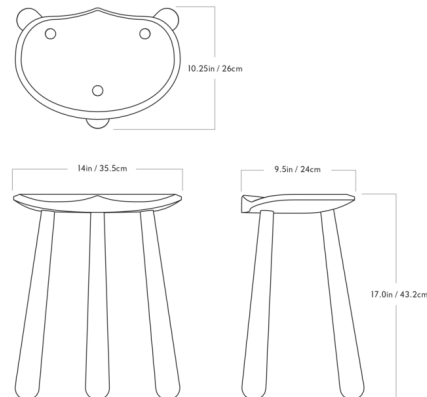

Lightology

lightology.com
866-954-4489
04-22-26

Project: _____

Company: _____

Location: _____ Fixture Type: _____

SPEC #: **RNH1277594**

Approved On: _____ Approved By: _____

Taper Low Stool

By Roll & Hill

Description

The Taper Low Stool offers a refined, modern interpretation of a simple, utilitarian milking stool. The formed seat is supported by a trio of distinct, teardrop-shaped legs that heighten the functional design with an artistic touch.

Shown in white oak

Specifications

COLOR N/A
BODY FINISH White Oak
WATTAGE N/A
DIMMER N/A
DIMENSIONS 14"W x 17"H x 10.3"D
BULB N/A

Technical Information

PRODUCT DIMENSIONS Seat Depth: 9.5"

CLICK TO VIEW PRODUCT