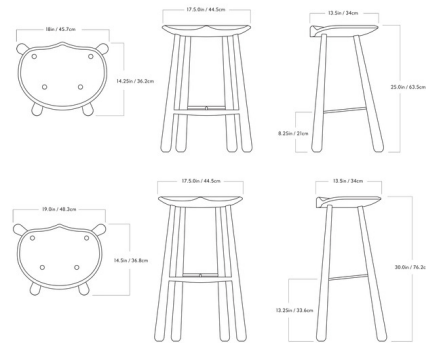

Specifications

COLOR . . . . . N/A
BODY FINISH . . . . . Black Walnut
WATTAGE . . . . . N/A
DIMMER . . . . . N/A
DIMENSIONS . . . . . 18"W x 25"H x 14.3"D
BULB . . . . . N/A

Technical Information

PRODUCT DIMENSIONS . . . . . Seat Depth: 13.5"

CLICK TO VIEW PRODUCT

Notes: