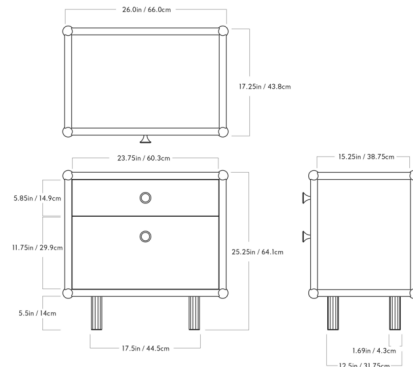

By Roll & Hill

Description

The Lafayette Side Table was inspired by classic campaign furniture and steamer trunks which were used to keep travelers' items safe on long journeys. The table's simple rectangular silhouette is accented with unlacquered brass corners and handles which will develop a beautiful patina over time. Cylindrical legs with a fluted texture support the cabinet and add a touch of lightness to the design.

Shown in black walnut / brass

Specifications

COLOR	Brass
BODY FINISH	Black Walnut
WATTAGE	N/A
DIMMER	N/A
DIMENSIONS	26"W x 25.25"H x 17.25"D
BULB	N/A

CLICK TO VIEW PRODUCT

Notes: