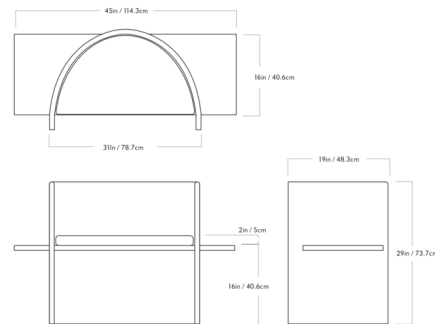

## Sit Set Chair

By Roll & Hill

### Description

The Sit Set Chair possesses a modern, geometric silhouette constructed from solid wood using traditional joinery techniques without screws or other mechanical fasteners. The chair's back and legs are formed by a coopered half-cylinder, which is intersected by a rectangular plane to form the seat and side shelving. A leather-upholstered cushion provides a comfortable seat and complements the natural look of the wood grain.

### Specifications

COLOR	.....	Caramel Leather
BODY FINISH	.....	White Oak
WATTAGE	.....	N/A
DIMMER	.....	N/A
DIMENSIONS	.....	45"W x 29"H x 19"D
BULB	.....	N/A

CLICK TO VIEW PRODUCT

Notes: