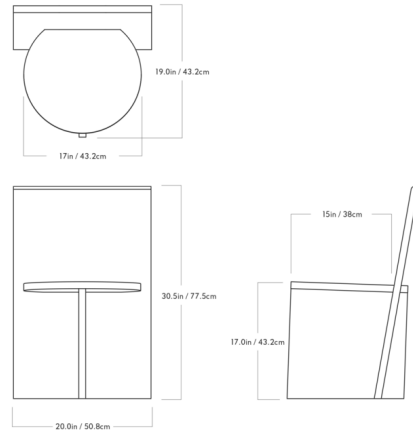

Description

The Three Plane Chair features three simple geometric forms which have been thoughtfully arranged to support a seated person. The chair's rigid geometry and minimalist silhouette are contrasted by the natural texture of its wooden construction to create a warm, welcoming expression.

Shown in white oak

Specifications

COLOR	N/A
BODY FINISH	White Oak
WATTAGE	N/A
DIMMER	N/A
DIMENSIONS	20"W x 30.5"H x 19"D
BULB	N/A

CLICK TO VIEW PRODUCT

Notes: