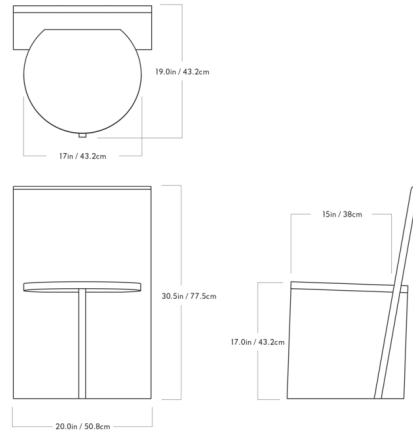

### Description

The Three Plane Chair features three simple geometric forms which have been thoughtfully arranged to support a seated person. The chair's rigid geometry and minimalist silhouette are contrasted by the natural texture of its wooden construction to create a warm, welcoming expression.

### Specifications

COLOR	N/A
BODY FINISH	White Oak
WATTAGE	N/A
DIMMER	N/A
DIMENSIONS	20"W x 30.5"H x 19"D
BULB	N/A

CLICK TO VIEW PRODUCT

Notes: