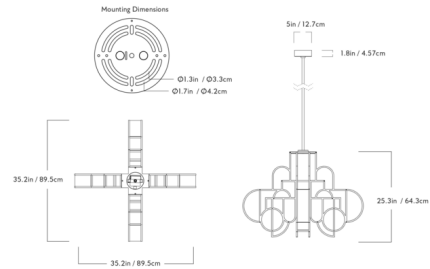

### Description

The Moonrise Chandelier features an assortment of round and half round shapes in a playful, symmetrical arrangement. The curvilinear shapes are inspired by the phases of the moon, and they appear to shift and change as the chandelier is viewed from different angles. Integrated LEDs within acrylic diffusers produce an ethereal glow that will make Moonrise the center of attention in any space. Included 35 inch downrod is adjustable on site.

### Specifications

COLOR . . . . . White  
 BODY FINISH . . . . . Brushed Brass  
 WATTAGE . . . . . 50W  
 DIMMER . . . . . Low Voltage Electronic  
 DIMENSIONS . . . . . 35.2"W x 25.3"H x 35.2"D  
 INTEGRATED LED MODULE . . . . . 1 x LED/50W/120V LED