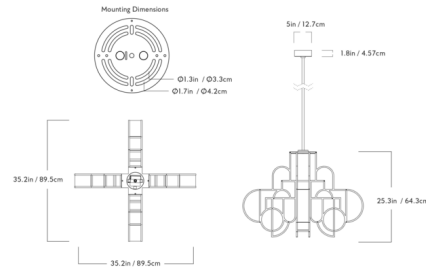

By Roll & Hill

Description

The Moonrise Chandelier features an assortment of round and half round shapes in a playful, symmetrical arrangement. The curvilinear shapes are inspired by the phases of the moon, and they appear to shift and change as the chandelier is viewed from different angles. Integrated LEDs within acrylic diffusers produce an ethereal glow that will make Moonrise the center of attention in any space. Included 35 inch downrod is adjustable on site.

Shown in brushed brass / white

Specifications

COLOR White
 BODY FINISH Brushed Brass
 WATTAGE 50W
 DIMMER Low Voltage Electronic
 DIMENSIONS 35.2"W x 25.3"H x 35.2"D
 INTEGRATED LED MODULE 1 x LED/50W/120V LED