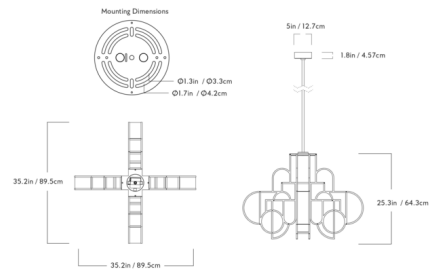

CLICK TO VIEW PRODUCT

Notes: