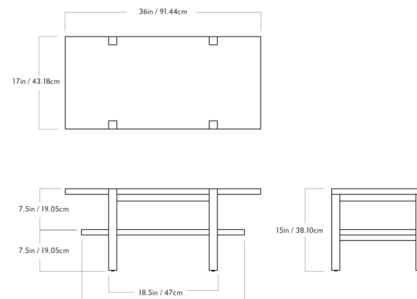

### Description

The Chamber Side Table was originally designed for Inness, a Hudson Valley hotel and resort that takes its design cues from the surrounding environment. Chamber's simple rectangular form is rooted in the concepts of utility and clarity of construction, while its solid wood construction introduces the warm, natural texture of wood grain to contrast the table's rigid right angles.

### Specifications

COLOR	N/A
BODY FINISH	Black Walnut
WATTAGE	N/A
DIMMER	N/A
DIMENSIONS	36"W x 15"H x 17"D
BULB	N/A

CLICK TO VIEW PRODUCT

Notes: