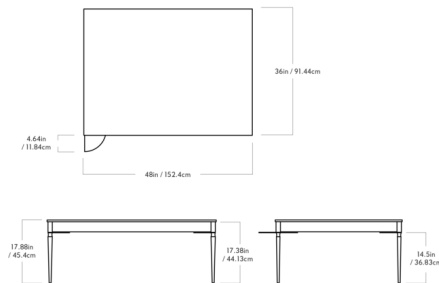

By Roll & Hill

Description

The Cain Coffee Table offers a light and sleek silhouette enhanced by classic, stylish details for a versatile piece that will complement any interior. The rectangular, solid wood tabletop is supported by slim tapered legs for a delicate expression, and rotating brass details adorn each leg for a touch of mid-century glamor.

Shown in white oak / brass

Specifications

COLOR Brass
BODY FINISH White Oak
WATTAGE N/A
DIMMER N/A
DIMENSIONS 48"W x 17.9"H x 36"D
BULB N/A

CLICK TO VIEW PRODUCT

Notes: