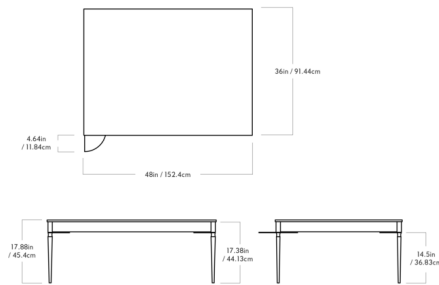

### Description

The Cain Coffee Table offers a light and sleek silhouette enhanced by classic, stylish details for a versatile piece that will complement any interior. The rectangular, solid wood tabletop is supported by slim tapered legs for a delicate expression, and rotating brass details adorn each leg for a touch of mid-century glamor.

### Specifications

COLOR . . . . . Brass  
BODY FINISH . . . . . White Oak  
WATTAGE . . . . . N/A  
DIMMER . . . . . N/A  
DIMENSIONS . . . . . 48"W x 17.9"H x 36"D  
BULB . . . . . N/A

CLICK TO VIEW PRODUCT