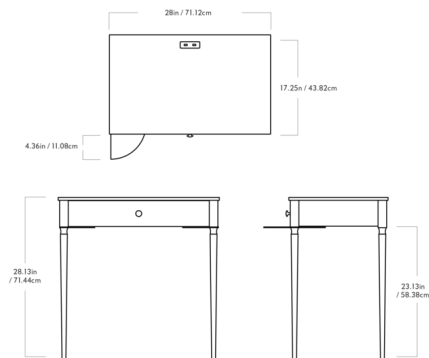

By Roll & Hill

Description

The Cain Nightstand Table offers a light and sleek silhouette enhanced by classic, stylish details for a versatile piece that will complement any interior. The rectangular tabletop and drawer are supported by slim tapered legs for a delicate expression, and rotating brass details adorn each leg for a touch of mid-century glamor.

Shown in white marble / white oak

Specifications

COLOR	N/A
BODY FINISH	White Marble / White Oak
WATTAGE	N/A
DIMMER	N/A
DIMENSIONS	28"W x 28.13"H x 17.25"D
BULB	N/A

CLICK TO VIEW PRODUCT

Notes: