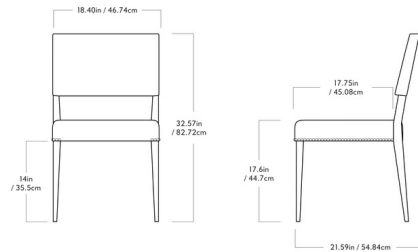

Shown in black walnut / tan leather

Specifications

COLOR	Tan Leather
BODY FINISH	White Oak
WATTAGE	N/A
DIMMER	N/A
DIMENSIONS	18.4"W x 32.6"H x 21.6"D
BULB	N/A

CLICK TO VIEW PRODUCT

Notes: