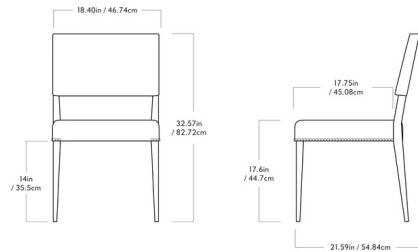

Shown in black walnut / tan leather

Specifications

COLOR	Tan Leather
BODY FINISH	Black Walnut
WATTAGE	N/A
DIMMER	N/A
DIMENSIONS	18.4"W x 32.6"H x 21.6"D
BULB	N/A

CLICK TO VIEW PRODUCT

Notes: