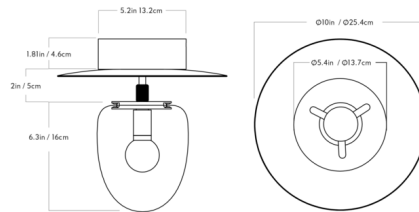

By Roll & Hill

Description

The Bell Ceiling Light is a contemporary interpretation of classic bell jar lanterns dating back to the 18th century. The fixture's streamlined shape features a clear glass droplet beneath a round metal canopy and reflector. A small opal globe diffuser houses an integrated LED light source to produce warm, intimate illumination as a modern twist on candlelit lanterns. Unlacquered Brass is a living finish, meaning it will darken and patina over time. Polishing will restore the sheen if desired.

Shown in unlacquered brass / clear

Specifications

COLOR Clear
BODY FINISH Unlacquered Brass
WATTAGE 8W
DIMMER Low Voltage Electronic
DIMENSIONS 10"W x 10.1"H
INTEGRATED LED MODULE 1 x LED/8W/120V LED

Technical Information