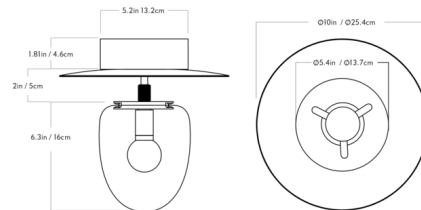

### Specifications

COLOR . . . . . Clear  
BODY FINISH . . . . . Unlacquered Brass  
WATTAGE . . . . . 8W  
DIMMER . . . . . Low Voltage Electronic  
DIMENSIONS . . . . . 10"W x 10.1"H  
INTEGRATED LED MODULE . . . . . 1 x LED/8W/120V LED