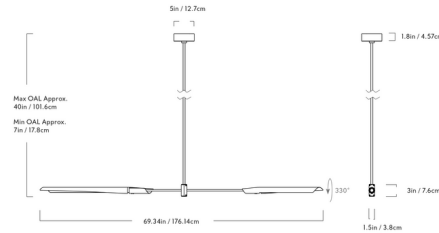

CLICK TO VIEW PRODUCT

Notes: