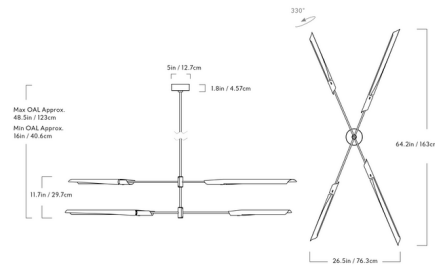

CLICK TO VIEW PRODUCT

Notes: