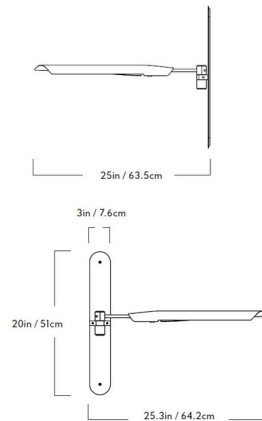

CLICK TO VIEW PRODUCT

Notes: