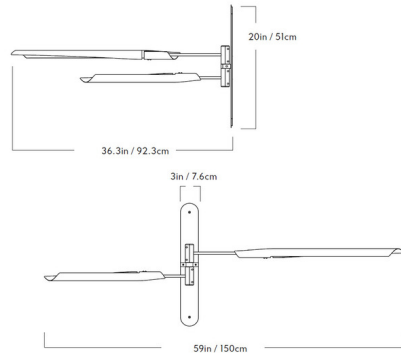

CLICK TO VIEW PRODUCT

Notes: