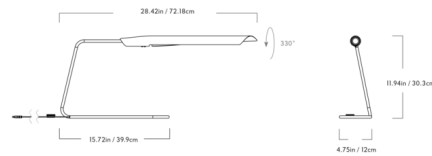

### Description

The Boden Table Lamp is streamlined but sculptural with an elongated shade supported by a sinuous tubular base. The shade houses an integrated LED light source and can be rotated 330 degrees to direct its light. Boden is perfectly suited as a reading light flanking a bed or as a task lamp on a desk. Dimmer switch located on cord.

### Specifications

COLOR . . . . . Black  
BODY FINISH . . . . . Brushed Brass  
WATTAGE . . . . . 5W  
DIMMER . . . . . Included  
DIMENSIONS . . . . . 28.42"W x 11.94"H x 4.75"D  
INTEGRATED LED MODULE . . . . . 1 x LED/5W/120V LED