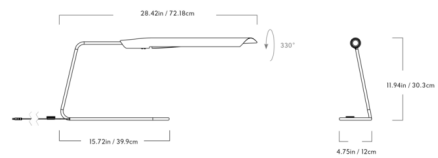

By Roll & Hill

Description

The Boden Table Lamp is streamlined but sculptural with an elongated shade supported by a sinuous tubular base. The shade houses an integrated LED light source and can be rotated 330 degrees to direct its light. Boden is perfectly suited as a reading light flanking a bed or as a task lamp on a desk. Dimmer switch located on cord.

Shown in brushed brass / black

Specifications

COLOR Black
BODY FINISH Brushed Brass
WATTAGE 5W
DIMMER Included
DIMENSIONS 28.42"W x 11.94"H x 4.75"D
INTEGRATED LED MODULE 1 x LED/5W/120V LED

Technical Information