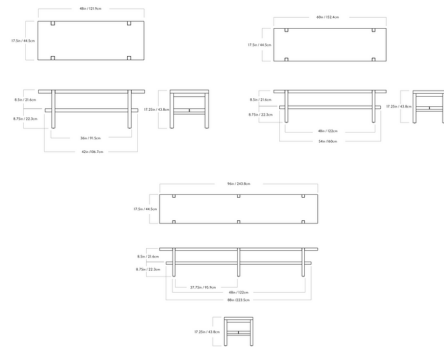

## Chamber Bench

By Roll & Hill

### Description

The Chamber Bench was originally designed for Inness, a Hudson Valley hotel and resort that takes its design cues from the surrounding environment. Chamber's simple rectangular form is rooted in the concepts of utility and clarity of construction, while its solid wood construction introduces the warm, natural texture of wood grain to contrast the bench's rigid right angles.

### Specifications

COLOR	N/A
BODY FINISH	White Oak
WATTAGE	N/A
DIMMER	N/A
DIMENSIONS	60"W x 17.25"H x 17.5"D
BULB	N/A

Notes:

CLICK TO VIEW PRODUCT