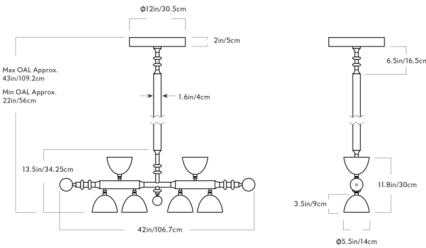

CLICK TO VIEW PRODUCT

Notes: