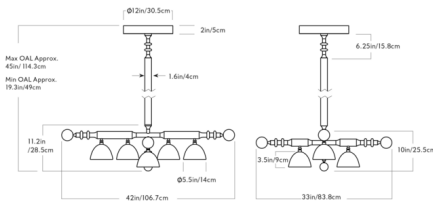

CLICK TO VIEW PRODUCT

Notes: